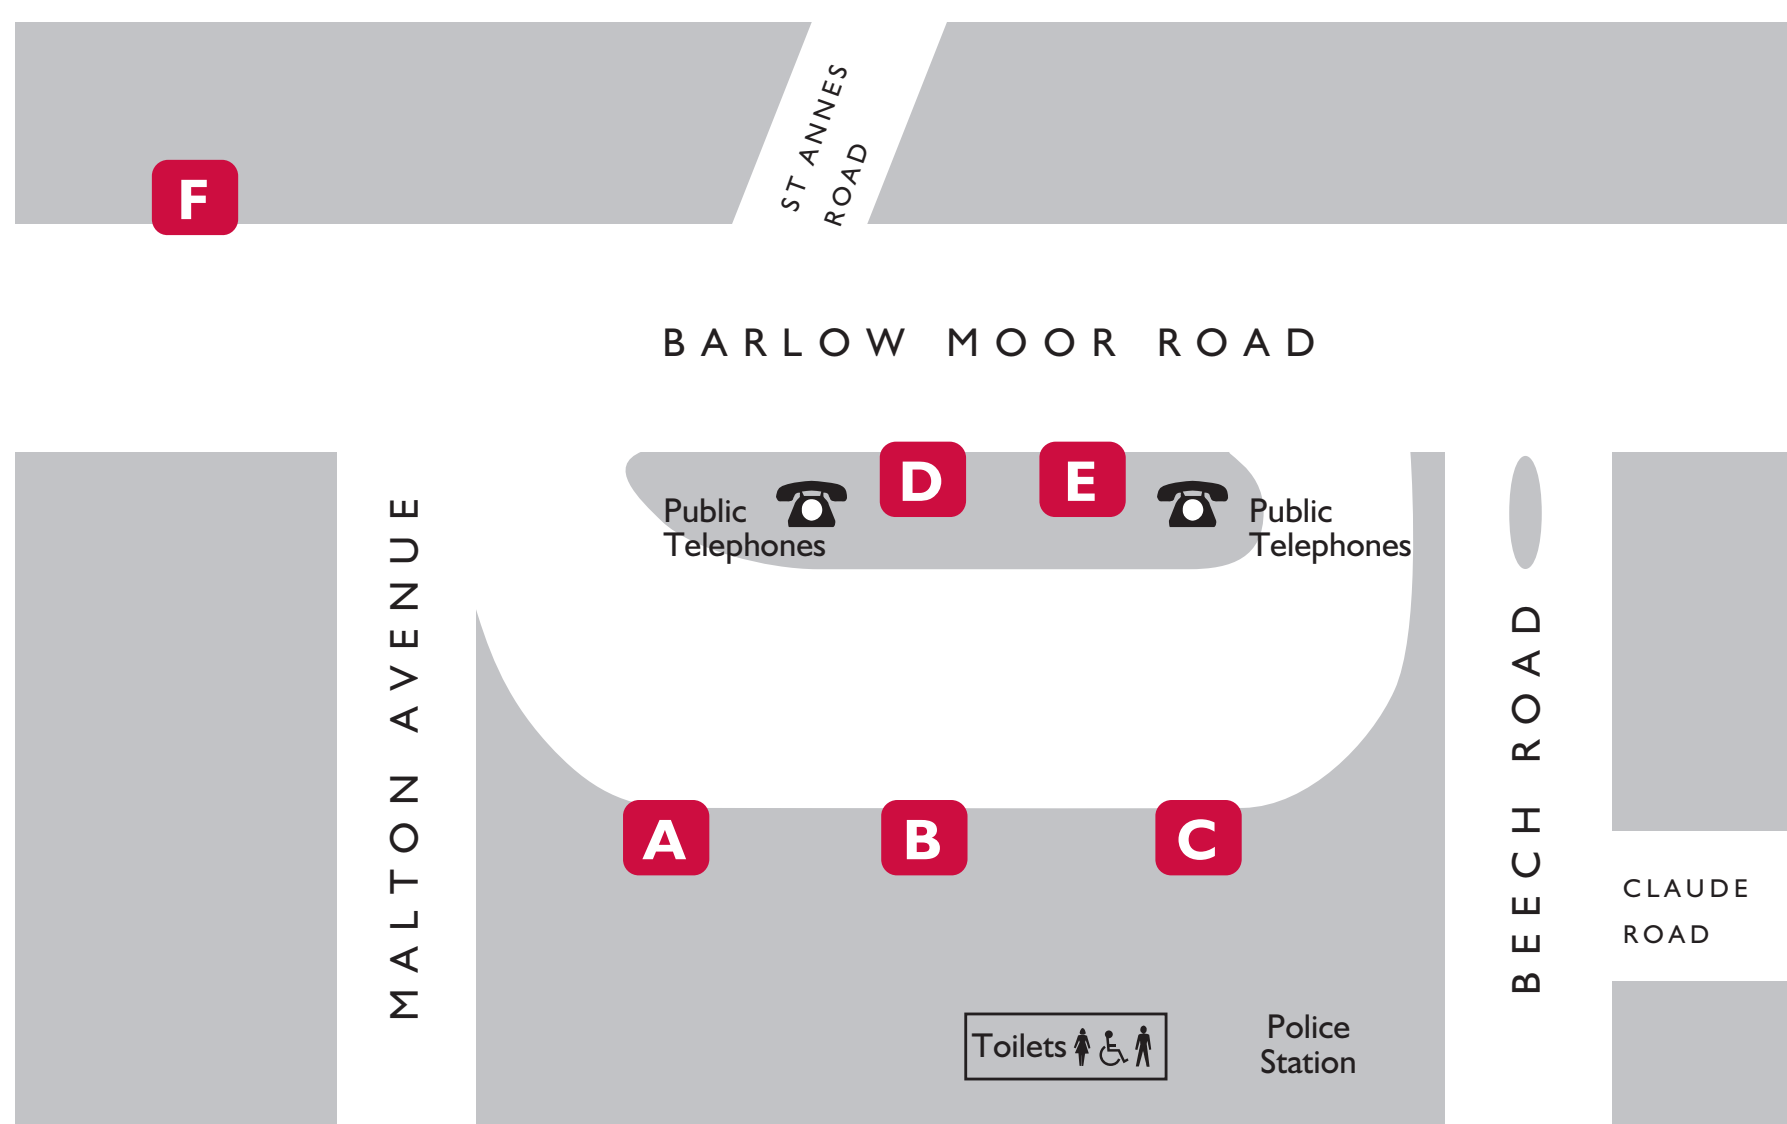

# Chorlton Bus Station

30 March 2008

## Continuing your journey

Destination	Service	Stand	Destination	Service	Stand
Abbey Hey	168	A	Monton	22	E
Alexandra Park	46	D	Old Trafford	84	D
	85	B or D♦		270**	E
Arrowfield Road	84 86 (few)	F	Owens Park	47	F
Ashton-under-Lyne	168	A		168	A
Belle Vue	168	A	Patricroft	22	E
Bolton	22	E	Pendlebury	22	E
Brooks's Bar	86	B or D♦	Rusholme	47	F
Burnage	22	F	Southern Cemetery	23 23A 47 84 270**	F
Clifton	22	E	Stockport	22 23 23A	F
Davyhulme	22 23 23A	E	Stretford	22 23 23A	E
Didsbury	23 23A	F		297**	D
Droylsden	168	A	Swinton	22	E
East Didsbury	23 23A	F	The Trafford Centre	22 23 23A 270**	E
Eccles	22	E		297**	D
Fallowfield	47	F	Trafford Park	270**	E
	168	A		297**	D
Farnworth	22	E	University of Manchester	46	D
G-Mex	84	D		85 86	B or D♦
Gorton	168	A	Urmston	22 23	E
Green End	22	F	West Didsbury	23 23A 47 84	F
Hardy Lane	84 85 (some) 86 (some)	F	Whalley Range	46	D
Heaton Mersey	23 23A	F		86	B or D♦
Heaton Moor	22	F	Withington	22 47	F
Heaton Norris	22	F	<b>H</b> Hospitals		
Higher Openshaw	168	A	Manchester	47	F
Hulme	46	D	Royal Infirmary		
	85 86	B or D♦	Christie Hospital	47	F

Hospitals **H** – see end of list

Kearsley	22	E
Levenshulme	168	A
Longsight	168	A
Lostock	23A	E
Manchester,	46	D
Albert Square		
Manchester,	46	D
Oxford Road Station	85 86	B or D♦
Manchester,	84	D
Piccadilly Gardens	85 86	B or D♦

\*\* - Monday to Friday peak periods only

♦ - Most Monday to Saturday daytime journeys and some evening, Sunday and Public Holiday journeys run from stand B. Some evening, Sunday and Public Holiday journeys run from stand D